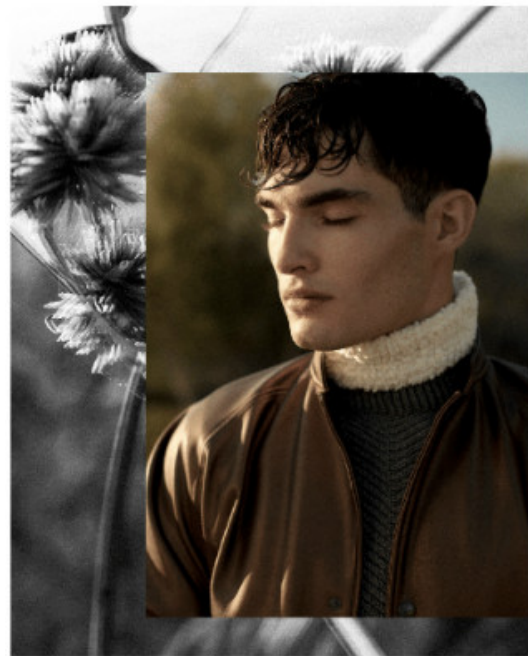

NAIR XAVIER